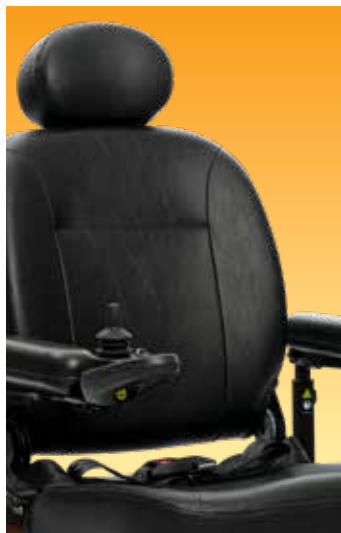

Jazzy[®]

SELECT 6

The Jazzy Select[®] 6 incorporates sporty design and performance features for a truly unique ride experience. Pride's patented Active-Trac[®] Suspension combined with six wheels on the ground and an innovative articulating beam allow for superior performance indoors and out, with added stability over uneven terrain and ramp transitions.

ACTIVE-TRAC[®] SUSPENSION

**JAZZY ARMOR[®] AND
COLOR-THROUGH
SHROUD**

**COMFORT HIGH-BACK SEAT
WITH REPLACEABLE BACK
AND SEAT COVERS**

AMERICA'S FAVORITE POWER CHAIR

Learn more online.

gojazzy.com

Specifications

- Jazzy® Armor® includes shroud and controller guards to protect against daily wear and tear
- Depth adjustable, limited recline comfort high back seat
- Universal, fixed, in-line joystick mount
- Flip-up height adjustable foot platform
- Black, flat-free, non-marking tires
- 60" lap belt

Seating Options*

- Depth adjustable, limited recline comfort high back seat with solid seat pan, available sizes: 16"x16"-18", 18"x18"-20", 20"x18"-20"
- Deluxe contour, limited recline high back available sizes: 18"x16"
- Deluxe contour, limited recline, high back with solid seat pan, available sizes: 16"x16" or 20"x20"
- Power Elevating Seat (note seat does not swivel)
- Synergy® Seat