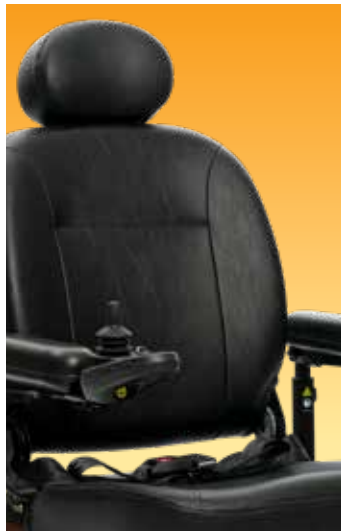

## SELECT 6

The Jazzy Select<sup>®</sup> 6 incorporates sporty design and performance features for a truly unique ride experience. Pride's patented Active-Trac<sup>®</sup> Suspension combined with six wheels on the ground and an innovative articulating beam allow for superior performance indoors and out, with added stability over uneven terrain and ramp transitions.

### ACTIVE-TRAC<sup>®</sup> SUSPENSION

**JAZZY ARMOR<sup>®</sup> AND  
COLOR-THROUGH  
SHROUD**

**COMFORT HIGH-BACK SEAT  
WITH REPLACEABLE BACK  
AND SEAT COVERS**

**AMERICA'S FAVORITE  
POWER CHAIR**

Learn more online.

# Features and Benefits

- Jazzy® Armor® includes shroud and controller guards to protect against daily wear and tear
- Depth adjustable, limited recline comfort high back seat
- Universal, fixed, in-line joystick mount
- Flip-up height adjustable foot platform
- Black, flat-free, non-marking tires
- 60" lap belt